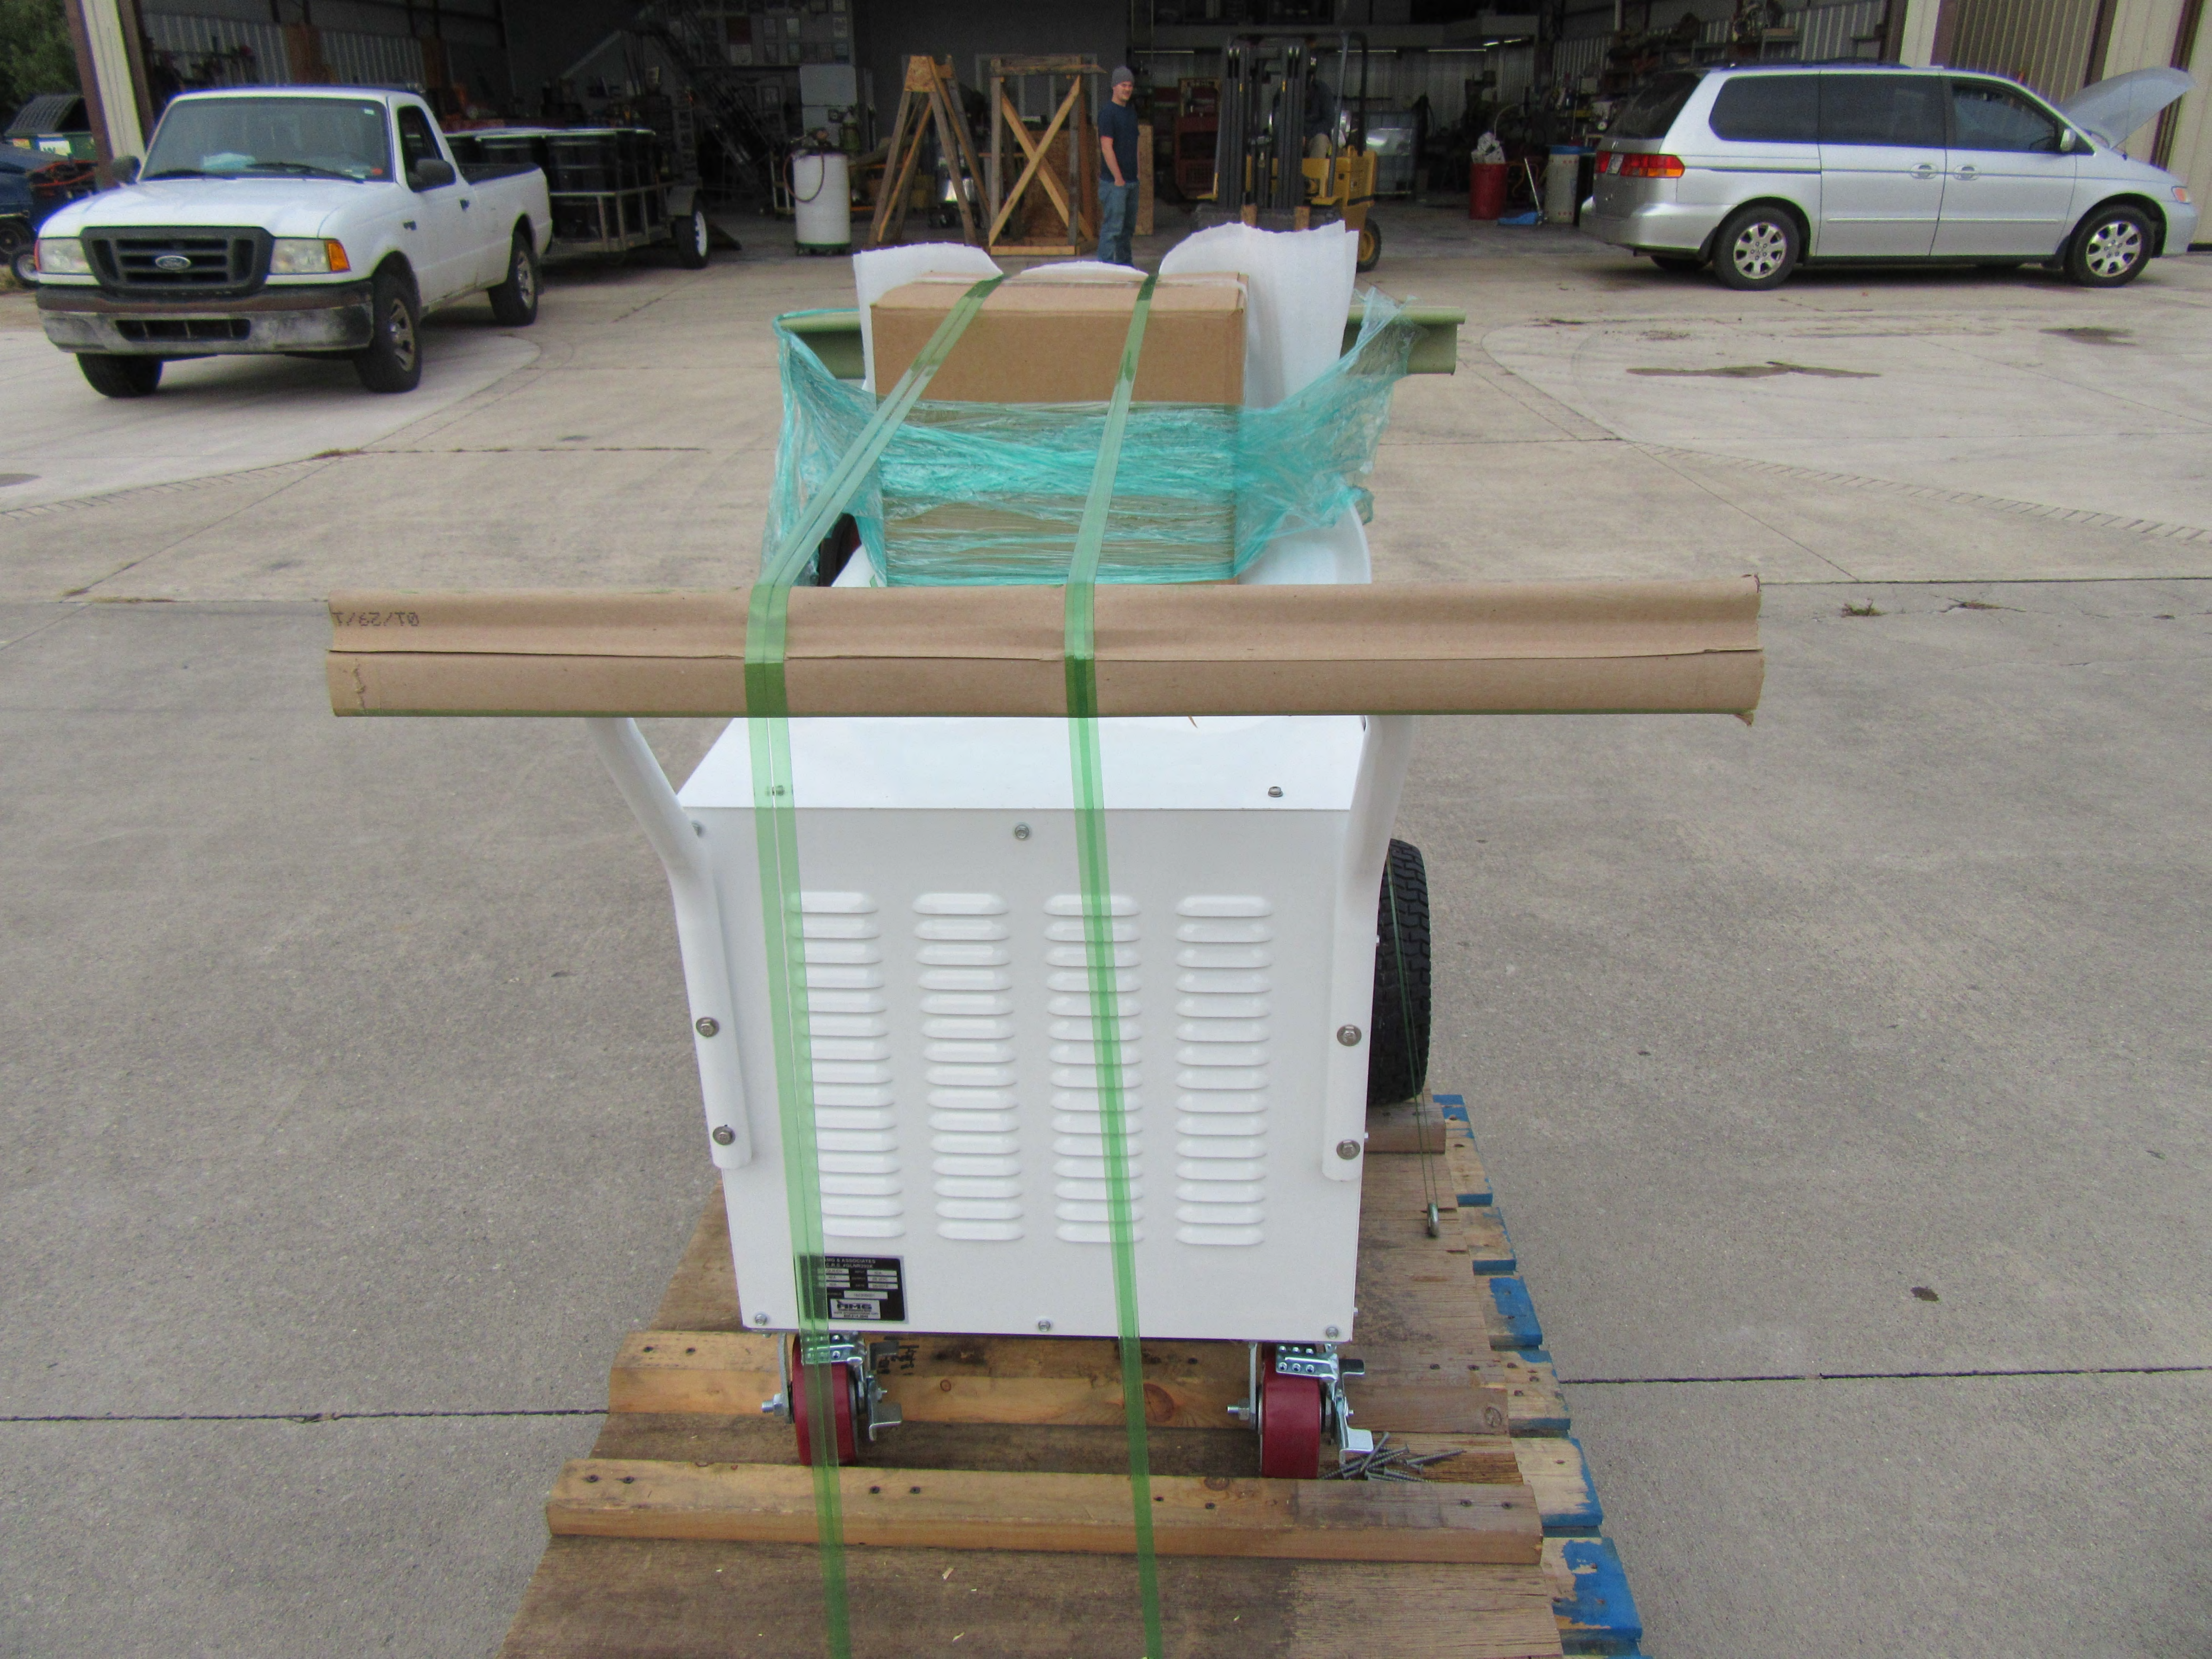

POWER

QUEEN

MP by
AMG
2000 WATTAGE
1800/120V

POWER

QUEEN

Mfg. by
FMG
Allison Engine Power
1.800.914.3441

1225081
07-12-18
2018PC3100070
1225081

POPNITE
DE GHEP

2136

12 V - DC

POWER
QUEEN

12 V - DC

POWER

OUT

CHARLOTTE 400A WELDING CABLE
WELDING CABLE 600 VOLT MADE IN USA

01/29/11